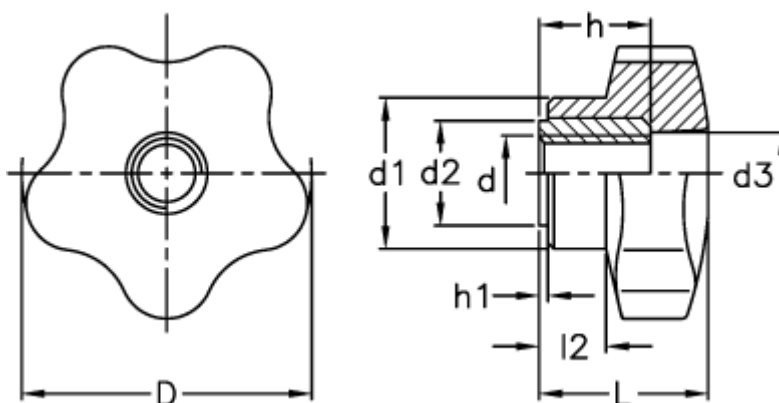

Data Sheet

Article number: 2302067811

Description: E+G Lobe knob
VC.254/70 B-M14

Measures

D = 70

l2 = 21

d1 = 30

d2 = 17

d3 = 17

d 6H = M14

h = 26

h1 = 1.5

L = 45